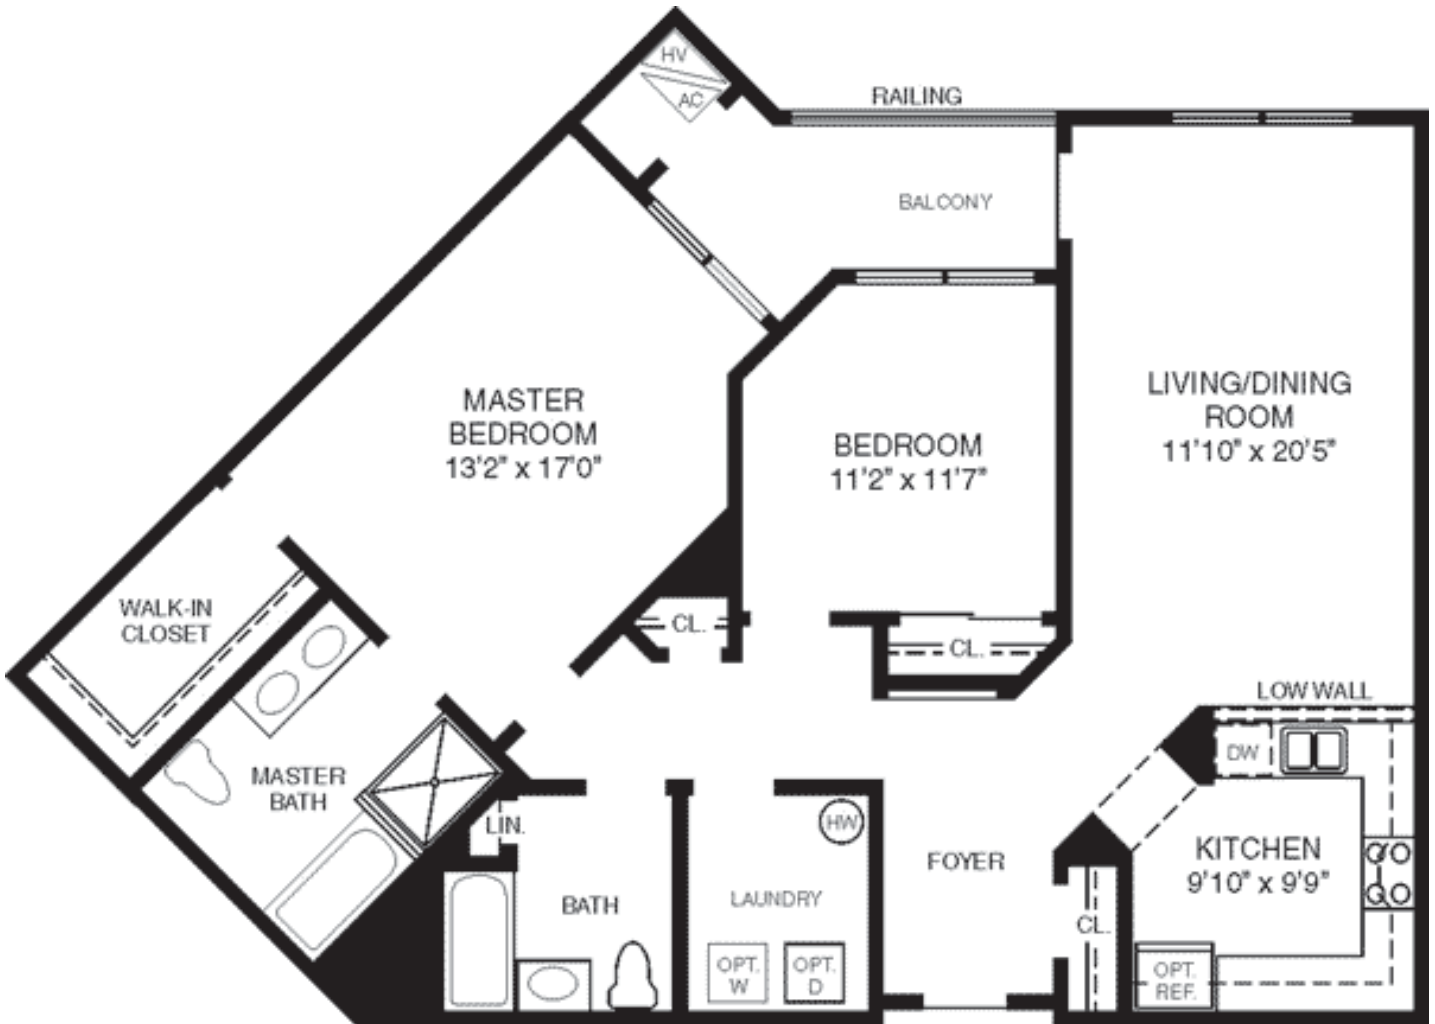

Carriage Park

AT LAWRENCE

866-482-4400

B FLOOR PLAN

Carriage Park

AT LAWRENCE

866-482-4400

D FLOOR PLAN

Carriage Park

AT LAWRENCE

866-482-4400

E FLOOR PLAN

Carriage Park

AT LAWRENCE

866-482-4400

*FIRST FLOOR BALCONY/PATIO CONFIGURATION

J FLOOR PLAN

J1 FLOOR PLAN

Carriage Park

AT LAWRENCE

866-482-4400

Carriage Park

AT LAWRENCE

Building Floor Plates

First Floor

Second Floor

Third Floor

Fourth Floor