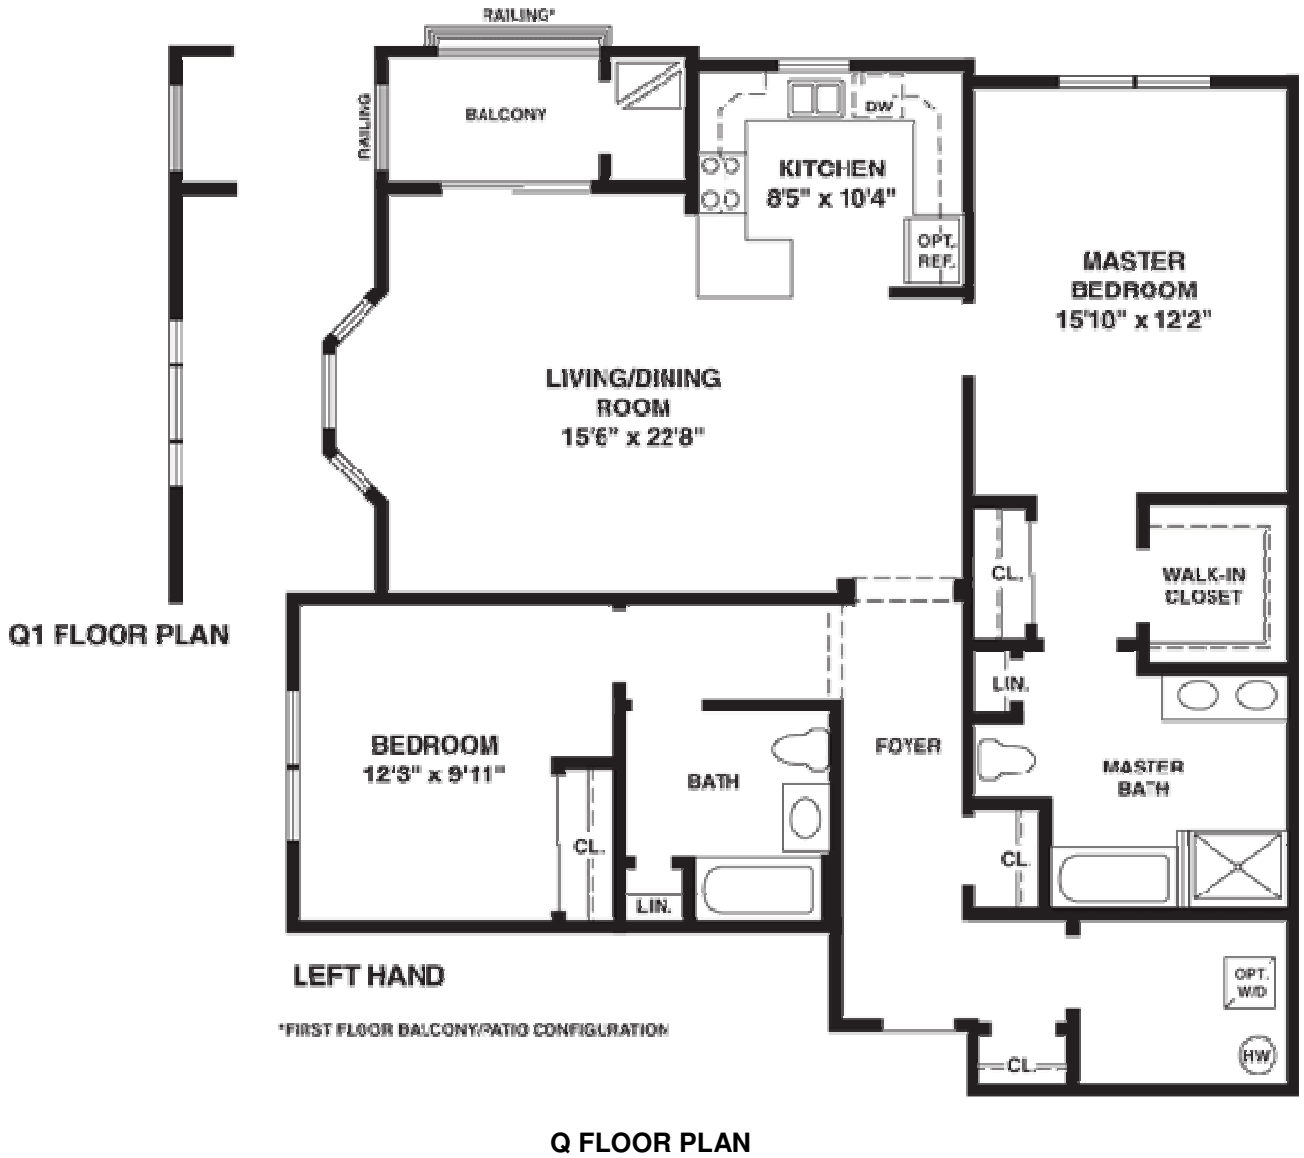

Carriage Park

AT LAWRENCE

866-482-4400

E FLOOR PLAN

Carriage Park

AT LAWRENCE

866-482-4400

*FIRST FLOOR BALCONY/PATIO CONFIGURATION

J FLOOR PLAN

J1 FLOOR PLAN

Carriage Park

AT LAWRENCE

866-482-4400

Carriage Park

AT LAWRENCE

Building Floor Plates

First Floor

Second Floor

Third Floor

Fourth Floor