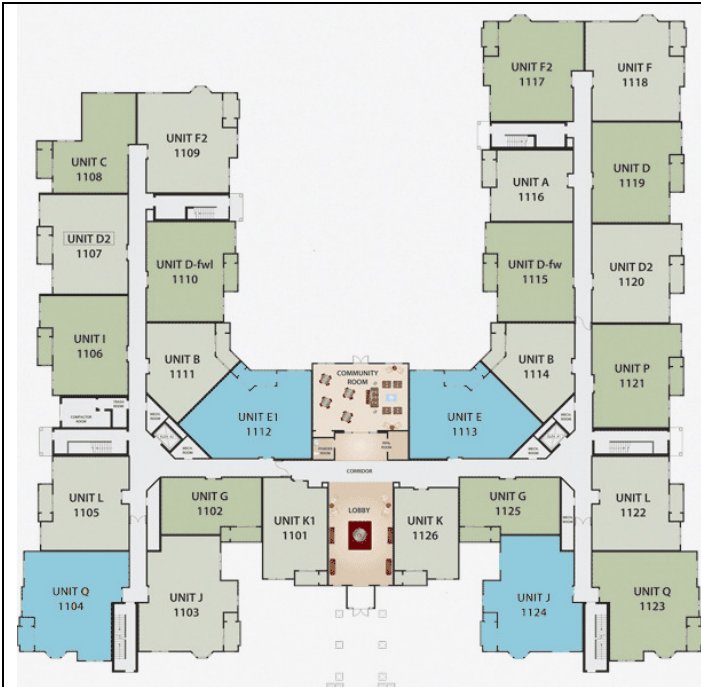

Carriage Park

AT LAWRENCE

866-482-4400

B FLOOR PLAN

Carriage Park

AT LAWRENCE

866-482-4400

D FLOOR PLAN

Carriage Park

AT LAWRENCE

866-482-4400

E FLOOR PLAN

Carriage Park

AT LAWRENCE

866-482-4400

*FIRST FLOOR BALCONY/PATIO CONFIGURATION

J FLOOR PLAN

J1 FLOOR PLAN

Carriage Park

AT LAWRENCE

866-482-4400

Carriage Park

AT LAWRENCE

Building Floor Plates

First Floor

Second Floor

Third Floor

Fourth Floor