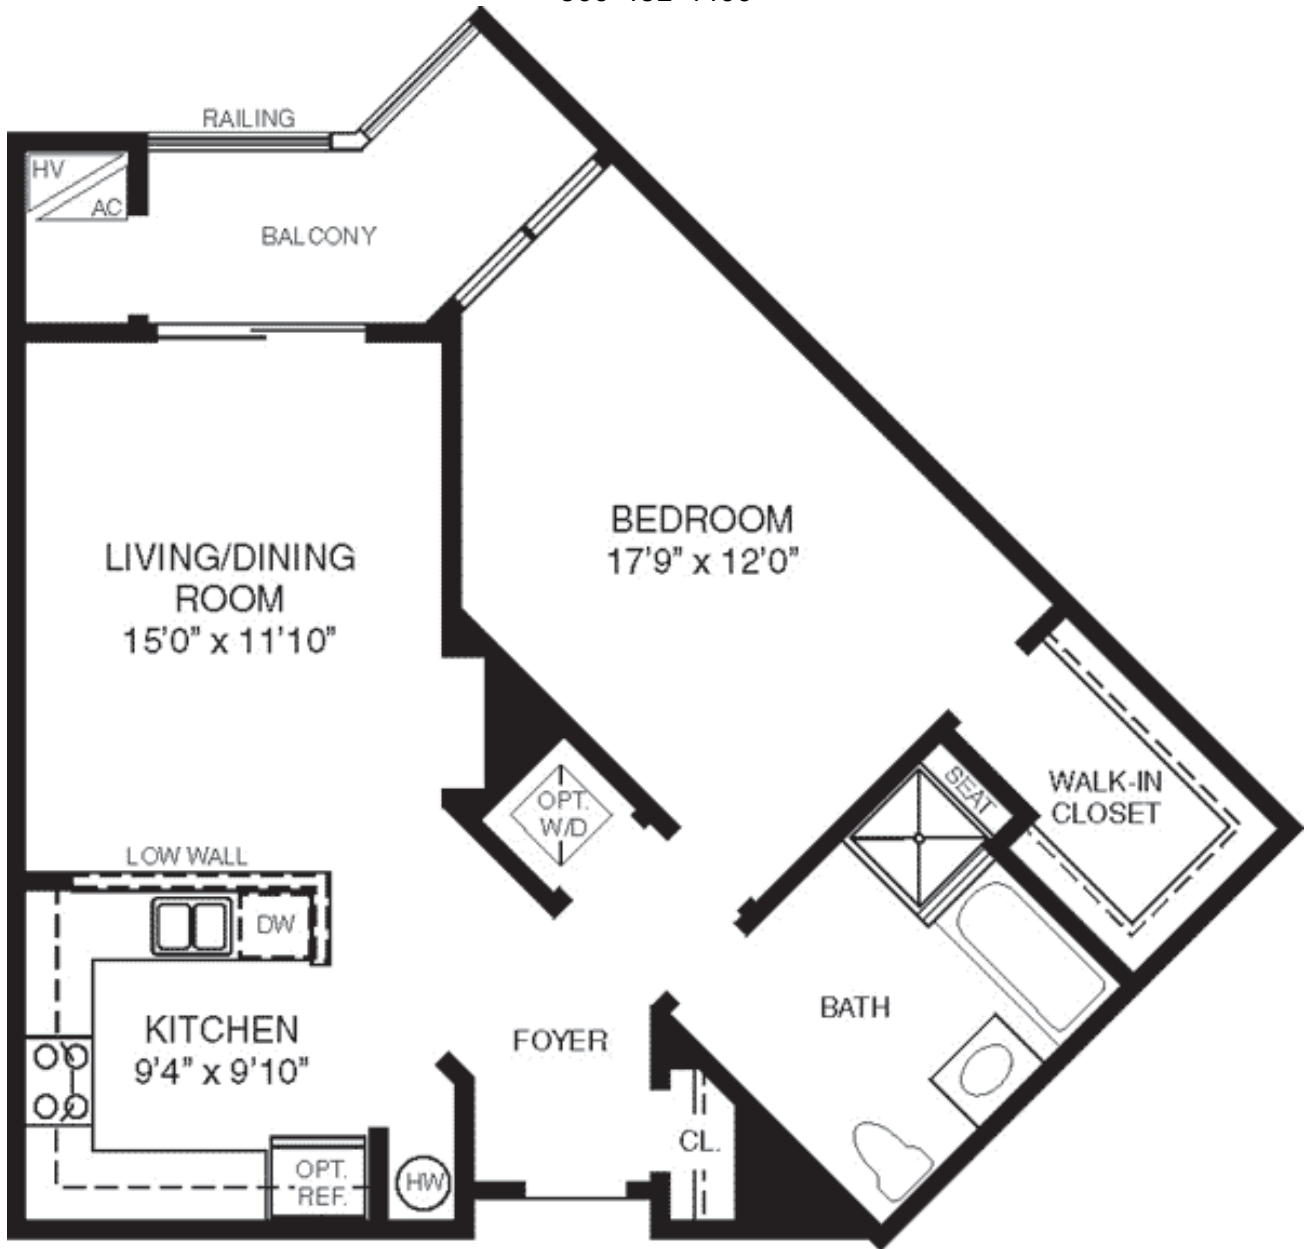

Carriage Park

AT LAWRENCE

866-482-4400

B FLOOR PLAN

Carriage Park

AT LAWRENCE

866-482-4400

D FLOOR PLAN

Carriage Park

AT LAWRENCE

866-482-4400

E FLOOR PLAN

Carriage Park

AT LAWRENCE

866-482-4400

*FIRST FLOOR BALCONY/PATIO CONFIGURATION

J FLOOR PLAN

J1 FLOOR PLAN

Carriage Park

AT LAWRENCE

866-482-4400

Carriage Park

AT LAWRENCE

Building Floor Plates

First Floor

Second Floor

Third Floor

Fourth Floor